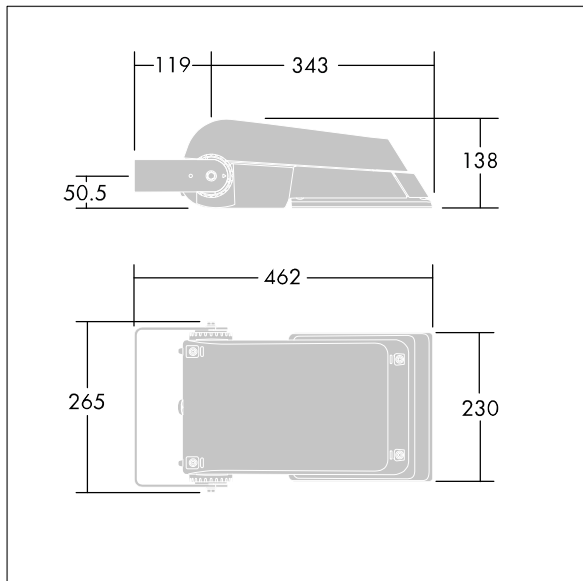

Areaflood Pro

96644793 AFP S 36L50-740 A5 BS 3550 CL2 GY

ISO 9223	IP66	IK08					T _a -25 +35
C5							

Areaflood Pro

A compact, lightweight, general purpose LED area floodlight. With small body, driving 36 LEDs at 500mA with asymmetrical 50° light distribution. IP66, IK08, Class II electrical. Body: die-cast aluminium (EN AC-44300), Light grey 150 sanded textured (close to RAL9006).. Enclosure: 4mm thick toughened glass. Reversible mounting stirrup supplied, Complete with 4000K LED.

Not compatible with UrbaSens systems.

Dimensions: 462 x 265 x 139 mm

Luminaire input power: 55 W

Luminaire luminous flux: 8495 lm

Luminaire efficacy: 154 lm/W

Weight: 6.24 kg

Scx: 0.05 m²

TLG_AFLP_F_SMALLPDB.jpg