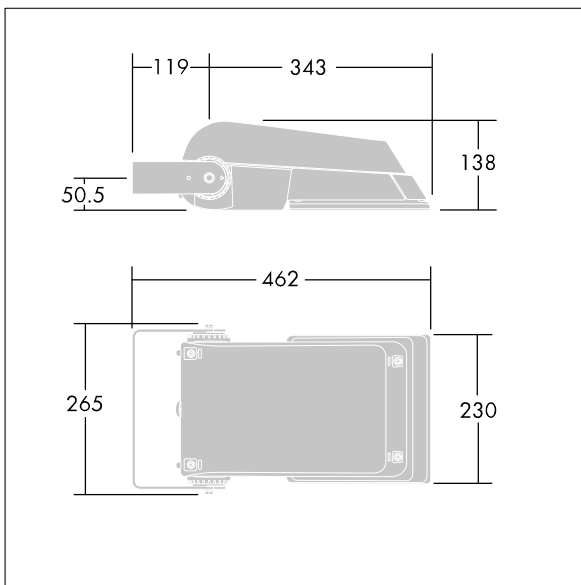

Areaflood Pro

96644812 AFP S 36L50-740 A6 HFX CL2 GY

ISO 9223 C5	IP66	IK08						T _a -25 +35
----------------	------	------	--	--	--	--	--	---------------------------

Areaflood Pro

A compact, lightweight, general purpose LED area floodlight. With small body, driving 36 LEDs at 500mA with asymmetrical 60° light distribution. IP66, IK08, Class II electrical. Body: die-cast aluminium (EN AC-44300), Light grey 150 sanded textured (close to RAL9006).. Enclosure: 4mm thick toughened glass. Reversible mounting stirrup supplied, Complete with 4000K LED.

Dimensions: 462 x 265 x 139 mm
 Luminaire input power: 55 W
 Luminaire luminous flux: 8605 lm
 Luminaire efficacy: 156 lm/W
 Weight: 6.23 kg
 Scx: 0.05 m²

TLG_AFLP_F_SMALLPDB.jpg

TLG_AFLP_M_SML.wmf

This product contains light sources of energy efficiency class E.