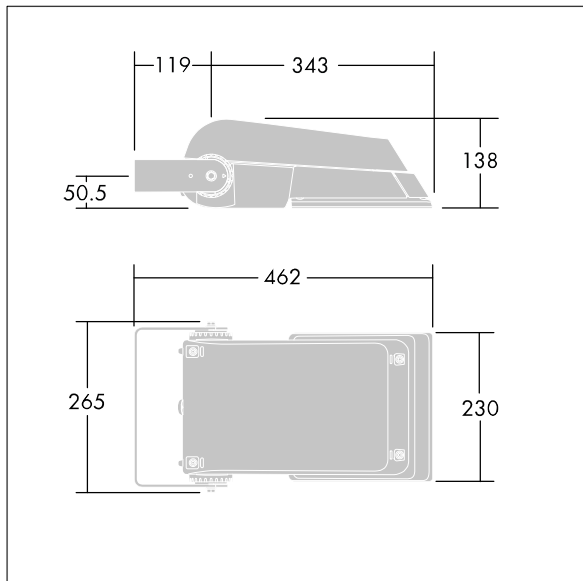

Areaflood Pro

96644813 AFP S 36L50-740 EWR HFX CL2 GY

ISO 9223 C5	IP66	IK08					T _a -25 +35
----------------	------	------	--	--	--	--	---------------------------

Areaflood Pro

A compact, lightweight, general purpose LED area floodlight. With small body, driving 36 LEDs at 500mA with Extra Wide Road light distribution. IP66, IK08, Class II electrical. Body: die-cast aluminium (EN AC-44300), Light grey 150 sanded textured (close to RAL9006).. Enclosure: 4mm thick toughened glass. Reversible mounting stirrup supplied, Complete with 4000K LED.

Dimensions: 462 x 265 x 139 mm
 Luminaire input power: 55 W
 Luminaire luminous flux: 8651 lm
 Luminaire efficacy: 157 lm/W
 Weight: 6.23 kg
 Scx: 0.05 m²

TLG_AFLP_F_SMALLPDB.jpg

TLG_AFLP_M_SML.wmf

This product contains light sources of energy efficiency class E.