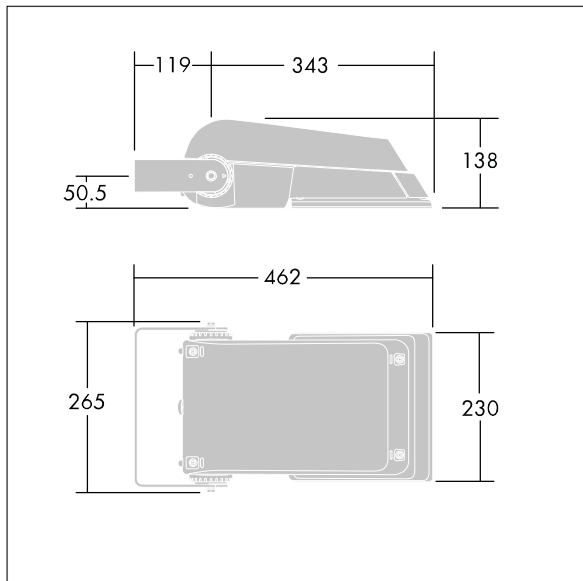

Areaflood Pro

96644815 AFP S 36L50-740 A4 HFX CL1 GY

ISO 9223 C5	IP66	IK08	⊕	⚡	⚙️	⚙️	⚙️	T _a -25 +35
----------------	------	------	---	---	----	----	----	---------------------------

Areaflood Pro

A compact, lightweight, general purpose LED area floodlight. With small body, driving 36 LEDs at 500mA with asymmetrical 40° light distribution. IP66, IK08, Class I electrical. Body: die-cast aluminium (EN AC-44300), Light grey 150 sanded textured (close to RAL9006).. Enclosure: 4mm thick toughened glass. Reversible mounting stirrup supplied, Complete with 4000K LED.

Dimensions: 462 x 265 x 139 mm
 Luminaire input power: 55 W
 Luminaire luminous flux: 8731 lm
 Luminaire efficacy: 159 lm/W
 Weight: 6.3 kg
 Scx: 0.05 m²

TLG_AFLP_F_SMALLPDB.jpg

TLG_AFLP_M_SML.wmf

This product contains light sources of energy efficiency class E.