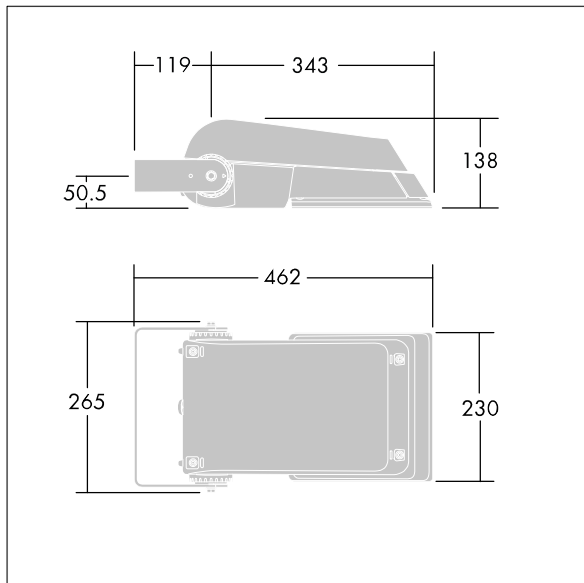

Areaflood Pro

96644819 AFP S 36L50-740 WR HFX CL1 GY

ISO 9223 C5	IP66	IK08					T _a -25 +35
----------------	------	------	--	--	--	--	---------------------------

Areaflood Pro

A compact, lightweight, general purpose LED area floodlight. With small body, driving 36 LEDs at 500mA with Wide Road light distribution. IP66, IK08, Class I electrical. Body: die-cast aluminium (EN AC-44300), Light grey 150 sanded textured (close to RAL9006).. Enclosure: 4mm thick toughened glass. Reversible mounting stirrup supplied, Complete with 4000K LED.

Dimensions: 462 x 265 x 139 mm
 Luminaire input power: 55 W
 Luminaire luminous flux: 8698 lm
 Luminaire efficacy: 158 lm/W
 Weight: 6.2 kg
 Scx: 0.05 m²

TLG_AFLP_F_SMALLPDB.jpg

TLG_AFLP_M_SML.wmf

This product contains light sources of energy efficiency class E.