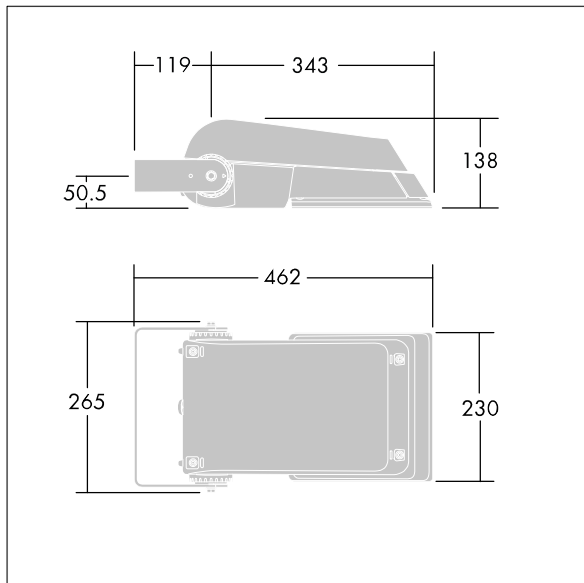

Areaflood Pro

96644819 AFP S 36L50-740 WR HFX CL1 GY

ISO 9223	IP66	IK08	⊕	⚡	⚙️	⚙️	⚙️	T _a -25 +35
C5								

Areaflood Pro

A compact, lightweight, general purpose LED area floodlight. With small body, driving 36 LEDs at 500mA with Wide Road light distribution. IP66, IK08, Class I electrical. Body: die-cast aluminium (EN AC-44300), Light grey 150 sanded textured (close to RAL9006).. Enclosure: 4mm thick toughened glass. Reversible mounting stirrup supplied, Complete with 4000K LED.

Dimensions: 462 x 265 x 139 mm
 Luminaire input power: 55 W
 Luminaire luminous flux: 8698 lm
 Luminaire efficacy: 158 lm/W
 Weight: 6.2 kg
 Scx: 0.05 m²

TLG_AFLP_F_SMALLPDB.jpg

TLG_AFLP_M_SML.wmf

This product contains light sources of energy efficiency class E.