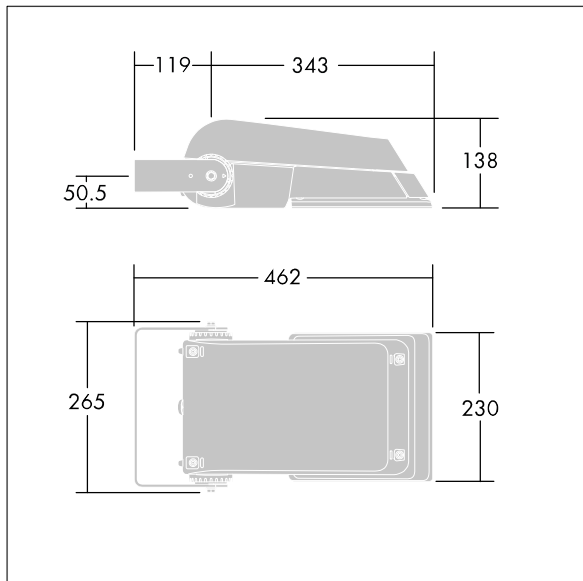

Areaflood Pro

96644821 AFP S 36L70-740 A4 BS 3550 CL2 GY

ISO 9223 C5	IP66	IK08						T _a -25 +35
----------------	------	------	--	--	--	--	--	---------------------------

Areaflood Pro

A compact, lightweight, general purpose LED area floodlight. With small body, driving 36 LEDs at 700mA with asymmetrical 40° light distribution. IP66, IK08, Class II electrical. Body: die-cast aluminium (EN AC-44300), Light grey 150 sanded textured (close to RAL9006).. Enclosure: 4mm thick toughened glass. Reversible mounting stirrup supplied, Complete with 4000K LED.

Not compatible with UrbaSens systems.

Dimensions: 462 x 265 x 139 mm
 Luminaire input power: 77 W
 Luminaire luminous flux: 11594 lm
 Luminaire efficacy: 151 lm/W
 Weight: 6.3 kg
 Scx: 0.05 m²

TLG_AFLP_F_SMALLPDB.jpg