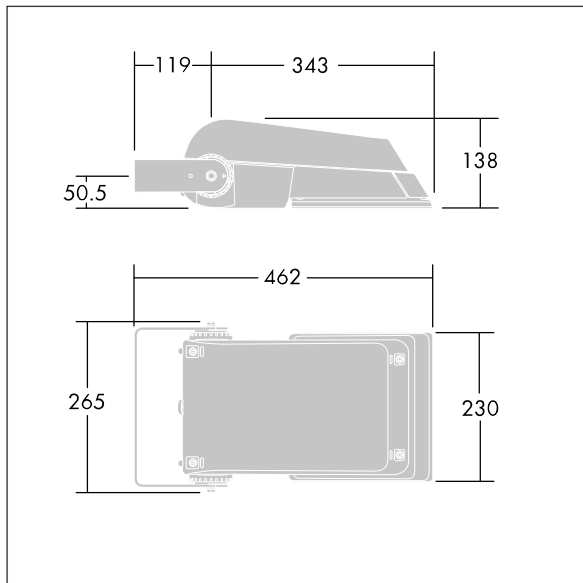

Areaflood Pro

96644823 AFP S 36L70-740 A5 BS 3550 CL2 GY

ISO 9223	IP66	IK08					T _a -25 +35
C5							

Areaflood Pro

A compact, lightweight, general purpose LED area floodlight. With small body, driving 36 LEDs at 700mA with asymmetrical 50° light distribution. IP66, IK08, Class II electrical. Body: die-cast aluminium (EN AC-44300), Light grey 150 sanded textured (close to RAL9006).. Enclosure: 4mm thick toughened glass. Reversible mounting stirrup supplied, Complete with 4000K LED.

Not compatible with UrbaSens systems.

Dimensions: 462 x 265 x 139 mm
 Luminaire input power: 77 W
 Luminaire luminous flux: 11281 lm
 Luminaire efficacy: 147 lm/W
 Weight: 6.29 kg
 Scx: 0.05 m²

TLG_AFLP_F_SMALLPDB.jpg