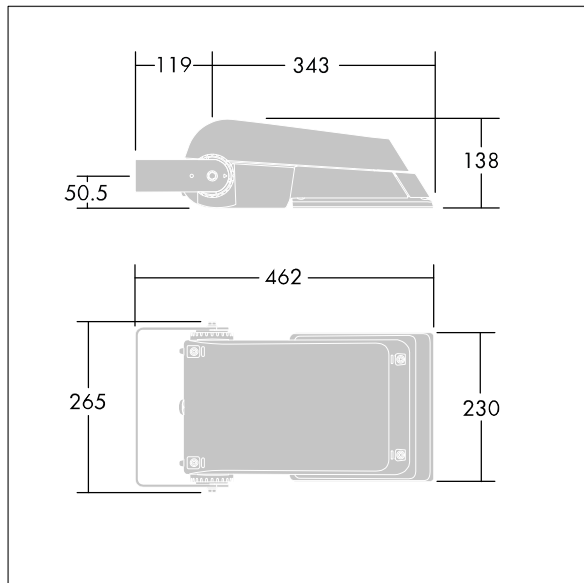

Areaflood Pro

96644852 AFP S 36L70-740 WR HFX CL2 GY

ISO 9223 C5	IP66	IK08						T _a -25 +35
----------------	------	------	--	--	--	--	--	---------------------------

Areaflood Pro

A compact, lightweight, general purpose LED area floodlight. With small body, driving 36 LEDs at 700mA with Wide Road light distribution. IP66, IK08, Class II electrical. Body: die-cast aluminium (EN AC-44300), Light grey 150 sanded textured (close to RAL9006).. Enclosure: 4mm thick toughened glass. Reversible mounting stirrup supplied, Complete with 4000K LED.

Dimensions: 462 x 265 x 139 mm
 Luminaire input power: 77 W
 Luminaire luminous flux: 9202 lm
 Luminaire efficacy: 120 lm/W
 Weight: 6.29 kg
 Scx: 0.05 m²

TLG_AFLP_F_SMALLPDB.jpg

TLG_AFLP_M_SML.wmf

This product contains light sources of energy efficiency class E.