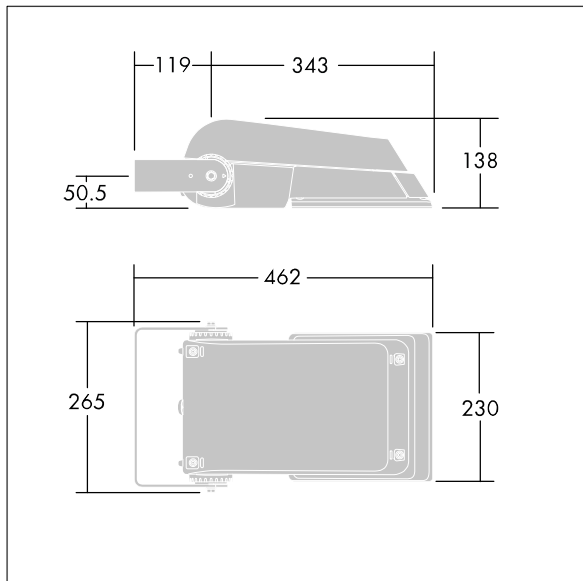

Areaflood Pro

96644855 AFP S 36L70-740 A6 HFX CL1 GY

ISO 9223	IP66	IK08	⊕	⚡	⚙️	⚙️	⚙️	T _a -25 +35
C5								

Areaflood Pro

A compact, lightweight, general purpose LED area floodlight. With small body, driving 36 LEDs at 700mA with asymmetrical 60° light distribution. IP66, IK08, Class I electrical. Body: die-cast aluminium (EN AC-44300), Light grey 150 sanded textured (close to RAL9006).. Enclosure: 4mm thick toughened glass. Reversible mounting stirrup supplied, Complete with 4000K LED.

Dimensions: 462 x 265 x 139 mm
 Luminaire input power: 77 W
 Luminaire luminous flux: 11426 lm
 Luminaire efficacy: 148 lm/W
 Weight: 6.25 kg
 Scx: 0.05 m²

TLG_AFLP_F_SMALLPDB.jpg

TLG_AFLP_M_SML.wmf

This product contains light sources of energy efficiency class E.