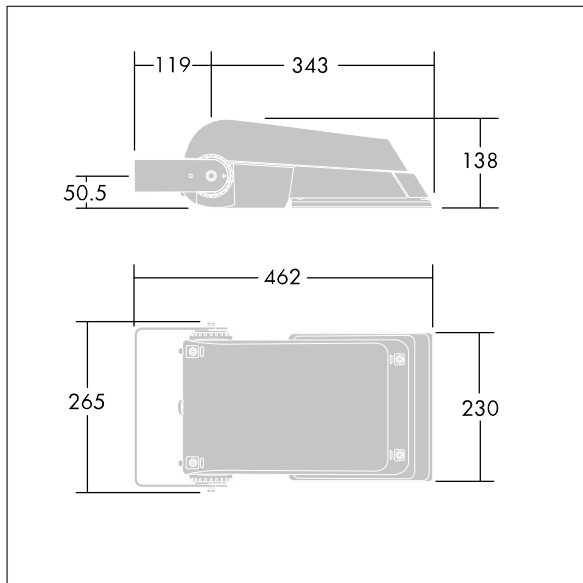

Areaflood Pro

96644857 AFP S 36L70-740 WR HFX CL1 GY

ISO 9223 C5	IP66	IK08					T _a -25 +35
----------------	------	------	--	--	--	--	---------------------------

Areaflood Pro

A compact, lightweight, general purpose LED area floodlight. With small body, driving 36 LEDs at 700mA with Wide Road light distribution. IP66, IK08, Class I electrical. Body: die-cast aluminium (EN AC-44300), Light grey 150 sanded textured (close to RAL9006).. Enclosure: 4mm thick toughened glass. Reversible mounting stirrup supplied, Complete with 4000K LED.

Dimensions: 462 x 265 x 139 mm
 Luminaire input power: 77 W
 Luminaire luminous flux: 11549 lm
 Luminaire efficacy: 150 lm/W
 Weight: 6.25 kg
 Scx: 0.05 m²

TLG_AFLP_F_SMALLPDB.jpg

TLG_AFLP_M_SML.wmf

This product contains light sources of energy efficiency class E.