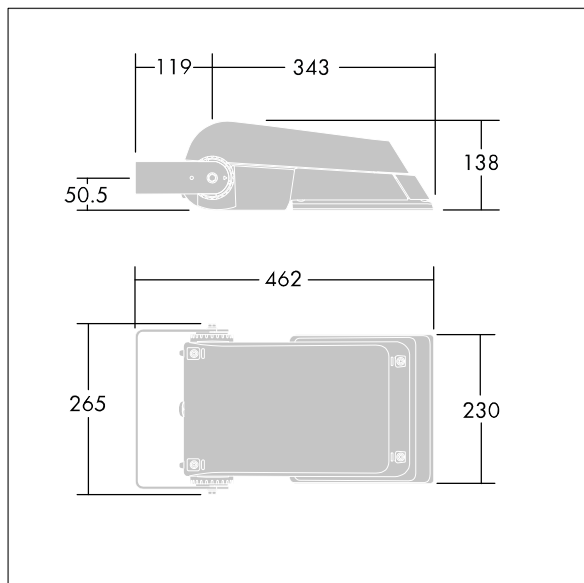

Areaflood Pro

96644864 AFP S 36L70-740 EWR HFX CL1 SP GY

ISO 9223 C5	IP66	IK08	⊕	⚡	⊗	⚙️	T _a -25 +35
----------------	------	------	---	---	---	----	---------------------------

Areaflood Pro

A compact, lightweight, general purpose LED area floodlight. With small body, driving 36 LEDs at 700mA with Extra Wide Road light distribution. IP66, IK08, Class I electrical. Body: die-cast aluminium (EN AC-44300), Light grey 150 sanded textured (close to RAL9006).. Enclosure: 4mm thick toughened glass. Reversible mounting stirrup supplied, Equipped with 10kV / 10kA surge protection device. Complete with 4000K LED.

Dimensions: 462 x 265 x 139 mm
 Luminaire input power: 77 W
 Luminaire luminous flux: 11488 lm
 Luminaire efficacy: 149 lm/W
 Weight: 6.34 kg
 Scx: 0.05 m²

TLG_AFLP_F_SMALLPDB.jpg

TLG_AFLP_M_SML.wmf

This product contains light sources of energy efficiency class E.