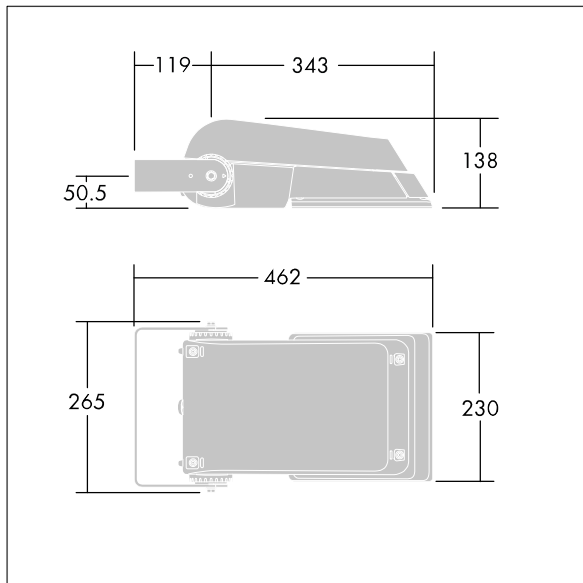

Areaflood Pro

96644866 AFP S 36L70-740 A4 LRT CL2 GY

ISO 9223 C5	IP66	IK08						T _a -25 +35
----------------	------	------	--	--	--	--	--	---------------------------

Areaflood Pro

A compact, lightweight, general purpose LED area floodlight. With small body, driving 36 LEDs at 700mA with asymmetrical 40° light distribution. IP66, IK08, Class II electrical. Body: die-cast aluminium (EN AC-44300), Light grey 150 sanded textured (close to RAL9006).. Enclosure: 4mm thick toughened glass. Reversible mounting stirrup supplied, Complete with 4000K LED.

Dimensions: 462 x 265 x 139 mm
 Luminaire input power: 77 W
 Luminaire luminous flux: 11594 lm
 Luminaire efficacy: 151 lm/W
 Weight: 6.29 kg
 Scx: 0.05 m²

TLG_AFLP_F_SMALLPDB.jpg

TLG_AFLP_M_SML.wmf

This product contains light sources of energy efficiency classes D, E.