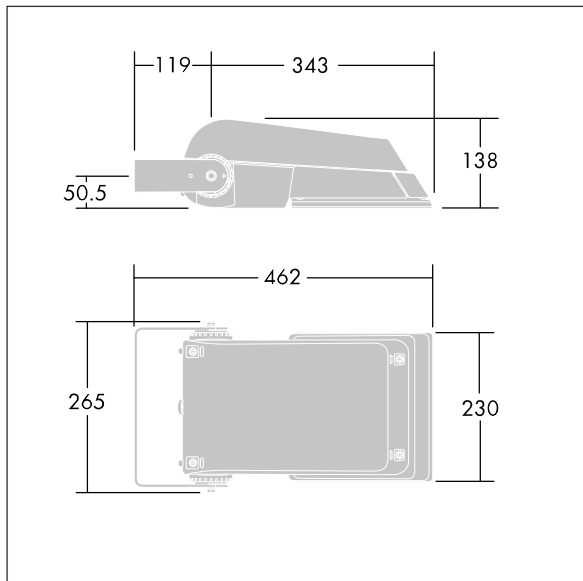

Areaflood Pro

96644869 AFP S 36L70-740 EWR LRT CL2 GY

ISO 9223 C5	IP66	IK08						T _a -25 +35
----------------	------	------	--	--	--	--	--	---------------------------

Areaflood Pro

A compact, lightweight, general purpose LED area floodlight. With small body, driving 36 LEDs at 700mA with Extra Wide Road light distribution. IP66, IK08, Class II electrical. Body: die-cast aluminium (EN AC-44300), Light grey 150 sanded textured (close to RAL9006).. Enclosure: 4mm thick toughened glass. Reversible mounting stirrup supplied, Complete with 4000K LED.

Dimensions: 462 x 265 x 139 mm
 Luminaire input power: 77 W
 Luminaire luminous flux: 11488 lm
 Luminaire efficacy: 149 lm/W
 Weight: 6.29 kg
 Scx: 0.05 m²

TLG_AFLP_F_SMALLPDB.jpg

TLG_AFLP_M_SML.wmf

This product contains light sources of energy efficiency class E.