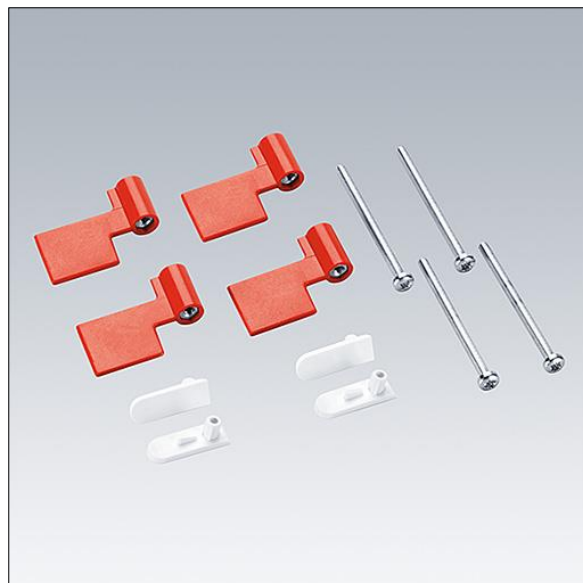

## 96628290 IQ WAVE RED FLAG PULL UP KIT

THORN

### IQ Wave

Accessory kit for pull up installation of 600x600mm IQ Wave recessed luminaires.

TLG\_IQWV\_F\_INST1A.jpg