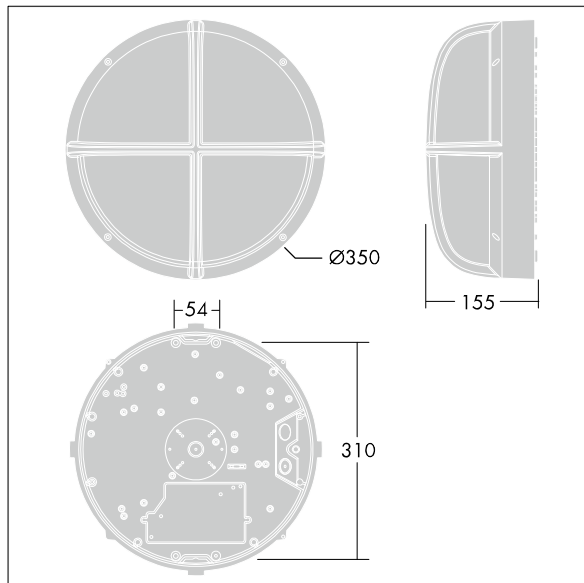

EyeKon LED

96665883 EYE HA LED750-840 MWS L ANT

EN 55015	IP65	IK10					850°C	T _a -20 +35
-------------	------	------	--	--	--	--	-------	---------------------------

EyeKon LED

Round, impact resistant LED bulkhead luminaire.
Electronic, fixed output control gear. Class I electrical, IP65, IK10. Body: large size, die-cast aluminium (LM6), powder coated anthracite. Diffuser: opal polycarbonate with die-cast aluminium halo-visor feature. Electrical connection via 3 x 2 x 2.5mm² terminal block. With integral motion sensor for on/off control. Complete with 4000K LED

Dimensions: Ø340 x 155 mm
Luminaire input power: 11 W
Weight: 3.6 kg

TLG_EYKN_F_LGHLOVSANTHOP.jpg

TLG_EYKN_M_LGE.wmf

This product contains a light source of energy efficiency class C.

EyeKon LED

96665883 EYE HA LED750-840 MWS L ANT