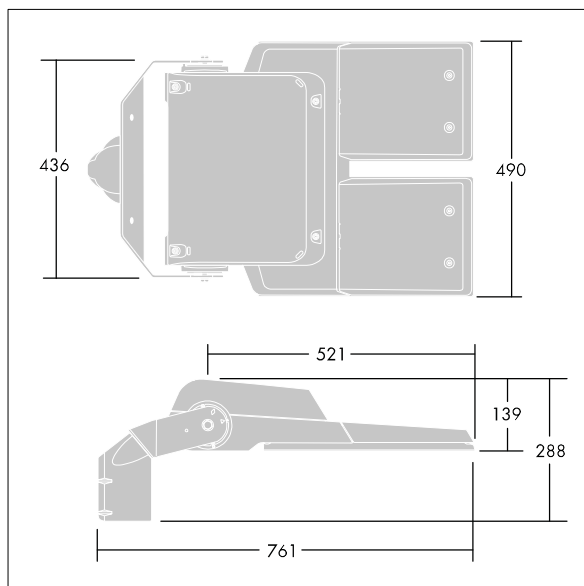

96665725 CQ XL 120L35-740 RC BPS CL2 M60 GY

CiviTEQ

A size LED road lighting lantern with 120 LEDs driven at 350mA with Road & Comfort optic. Electronic, fixed output control gear. Class II electrical, IP66, IK08. Housing: die-cast aluminium, Light grey 150 sanded textured (close to RAL9006). Enclosure: toughened flat glass. Screws: stainless steel, Ecolubric® treated. Supplied with Ø60mm spigot adaptor which can be fitted for post-top (0°/5°/10° tilt) or side-entry (-20°/-15°/-10°/-5°/0° tilt). Complete with 4000K LED. Surge protection: 10kV single pulse common mode and 8kV multipulse common mode and 6kV multipulse differential mode. If permanent DALI system is connected, 6kV multipulse common and differential mode.

Dimensions: 761 x 490 x 139 mm
 Luminaire input power: 124 W
 Luminaire luminous flux: 21189 lm
 Luminaire efficacy: 171 lm/W
 Weight: 20.1 kg
 Scx: 0.063 m²

TLG_CTEQ_F_XL.jpg

TLG_CETQ_M_CQ XL.wmf

This product contains light sources of energy efficiency classes D, E.