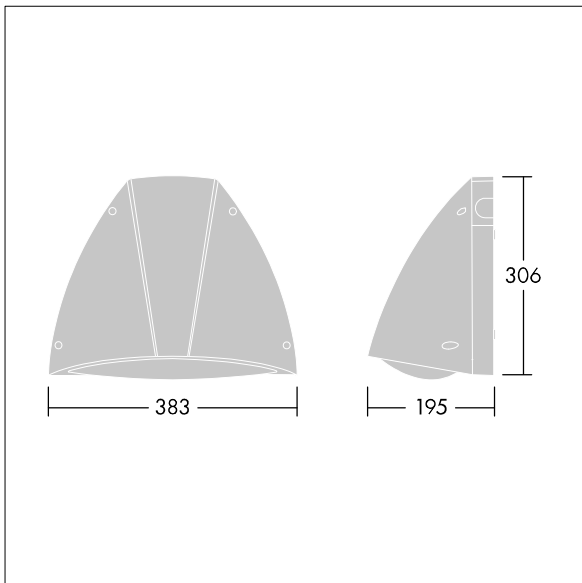

Piazza II LED

9666265 PIAZZA II LED 2700-840 HFI-X EC ANT

IP65	IK10					T _a -20 +40
------	------	--	--	--	--	---------------------------

Piazza II LED

A robust Wall mounted luminaire. Electronic, DALI dimmable control gear suitable for central battery emergency installations. Back plate: die-cast aluminium, painted anthracite. Body: anthracite polycarbonate. Ø20mm cable entry via rear or side conduit entries, BESA compatible. IP65, IK10. Complete with 4000K LED.

Dimensions: 381 x 196 x 305 mm
 Luminaire input power: 25 W
 Luminaire luminous flux: 2910 lm
 Luminaire efficacy: 116 lm/W
 Weight: 2.8 kg

TLG_PIA2_F_PDB.jpg

TLG_PIA2_M_LD1.wmf

This product contains a light source of energy efficiency class E.