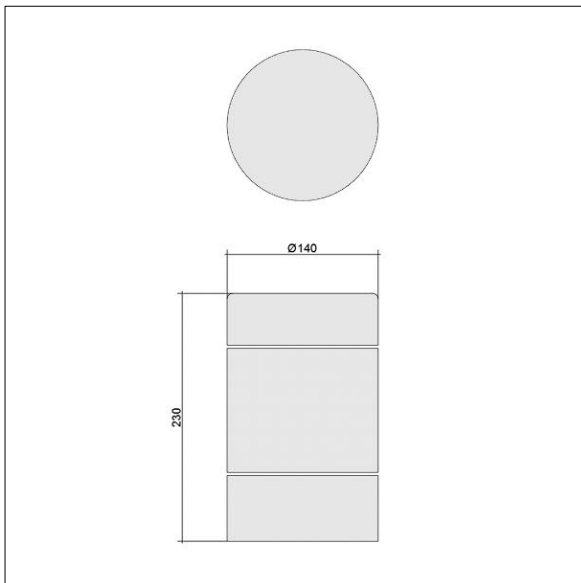

Electronic, fixed output control gear for LED. Complete with 4000K LED

Dimensions: Ø140 x 230 mm

Luminaire input power: 28 W

Weight: 2.3 kg

TLA_CHAR_F_HEAD_BK.jpg

TLA_CHAR_M_HEAD.wmf

This product contains a light source of energy efficiency class D.