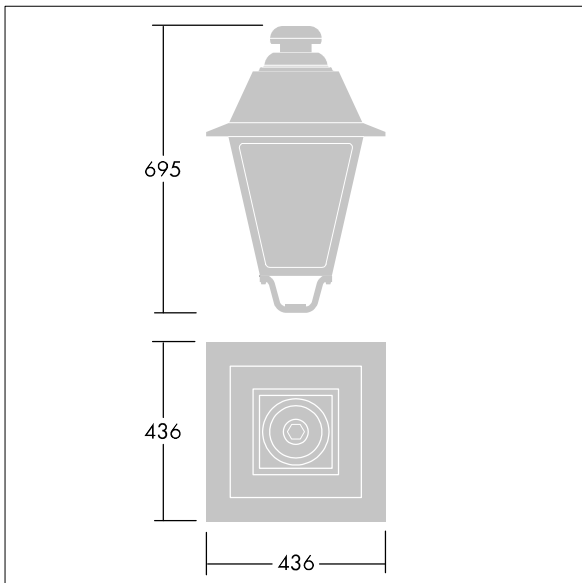

EP 445

96629551 EP445 24L70-740 CD-A BPS CL2 W5M MTP

IP66 IK08 

EP 445

A 19th Century style lantern with 24 LEDs with switchable drive current and Street & Comfort optic. Post top mounting. Equipped with power reduction circuit, profile selected by rotary switch. Class II electrical, IP66, IK08. Body: die-cast aluminium, painted black (close to RAL9005) textured. Enclosure: 4mm thick extra clear glass. Pre-wired with 5m cable. Complete with 4000K LED

Dimensions: 436 x 436 x 695 mm

Luminaire input power: 53 W

Weight: 9.7 kg

Scx: 0.19 m²

TLG_EP44_F_MTP.jpg

TLG_EP44_M_MTP.wmf

This product contains a light source of energy efficiency class C.

EP 445