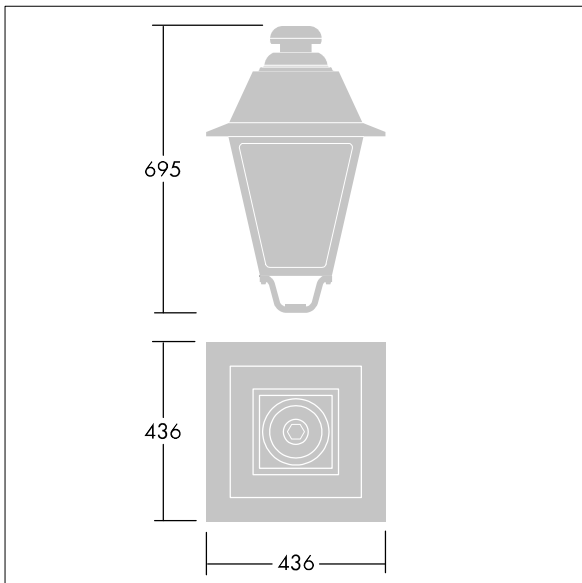

## EP 445

A 19th Century style lantern with 24 LEDs with switchable drive current and symmetrical optic. Post top mounting. Equipped with power reduction circuit, profile selected by rotary switch. Class II electrical, IP66, IK08. Body: die-cast aluminium, painted black (close to RAL9005) textured. Enclosure: 4mm thick extra clear glass. Pre-wired with 5m cable. Complete with 3000K LED

Dimensions: 436 x 436 x 695 mm

Luminaire input power: 53 W

Weight: 9.7 kg

Scx: 0.19 m<sup>2</sup>

TLG\_EP44\_F\_MTP.jpg

TLG\_EP44\_M\_MTP.wmf

This product contains a light source of energy efficiency class D.