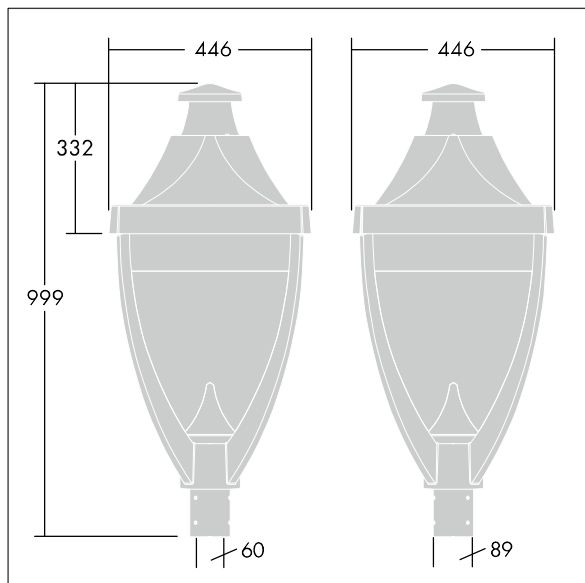

Dimensions: 446 x 446 x 999 mm

Luminaire input power: 77 W

Weight: 17.5 kg

Scx: 0.14 m<sup>2</sup>

TLG\_LGND\_F\_CLS.jpg

TLG\_LGND\_M\_MTP.wmf

This product contains a light source of energy efficiency class D.