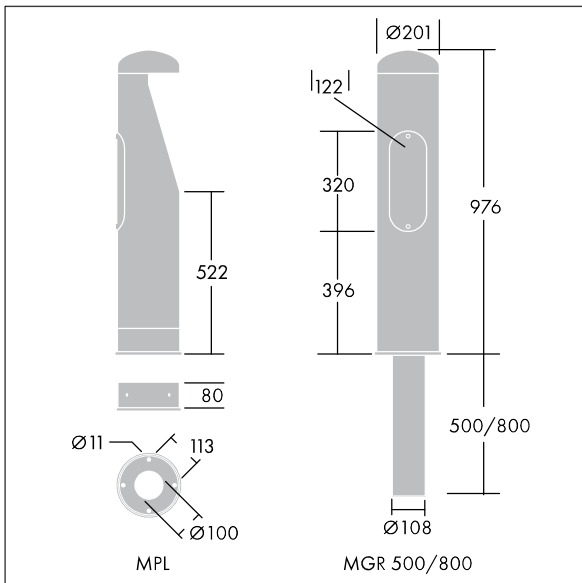

Urba Bollard

THORN

96275588 URBA BOLLARD 4L105 730 CL2

ISO 9223 C3	ida BLACK SKY APPROVED	IP65						650 °C
----------------	---------------------------	------	--	--	--	--	--	--------

Urba Bollard

A decorative LED bollard. Electronic, fixed output control gear. Class II electrical, IP65, IK10. Body and bezel: low carbon steel, electro-plated zinc, finished black (RAL 9005). Diffuser: clear 5mm polycarbonate plate. Flange or root mounted using bases to be ordered separately. Complete with 3000K LED.

Dimensions: Ø200 x 970 mm
Luminaire input power: 15 W
Luminaire luminous flux: 1009 lm
Luminaire efficacy: 67 lm/W
Weight: 12.9 kg

TLG_TE11_F_PDB.jpg

TLG_TE11_M_LD1.wmf

This product contains a light source of energy efficiency class D.

All values marked with an * are rated values. Thorn uses tried and tested components from leading suppliers, however there may be isolated instances of technology-related failures of individual LEDs during the rated product lifetime. International standards set the tolerance in initial flux and connected load at $\pm 10\%$. Unless stated otherwise, the values apply to an ambient temperature of 25°C.