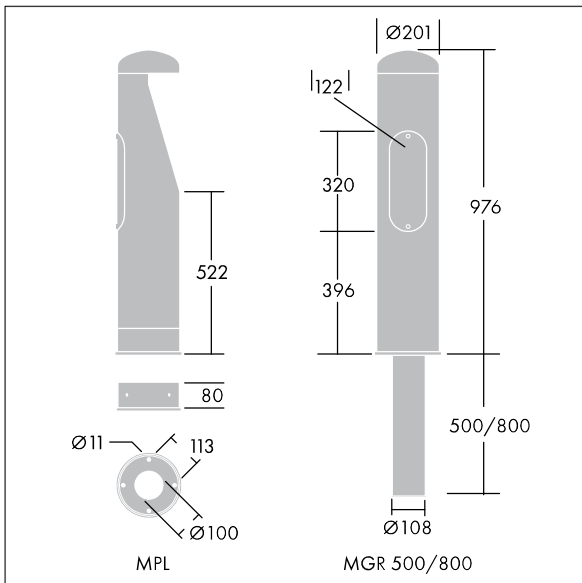

# THORN

96275588 URBA BOLLARD 4L105 730 CL2

## Urba Bollard

A decorative LED bollard. Electronic, fixed output control gear. Class II electrical, IP65, IK10. Body and bezel: low carbon steel, electro-plated zinc, finished black (RAL 9005). Diffuser: clear 5mm polycarbonate plate. Flange or root mounted using bases to be ordered separately. Complete with 3000K LED.

Dimensions: Ø200 x 970 mm  
Luminaire input power: 15 W  
Luminaire luminous flux: 1009 lm  
Luminaire efficacy: 67 lm/W  
Weight: 12.9 kg

TLG\_TE1\_M\_LD1.wmf

This product contains a light source of energy efficiency class D.