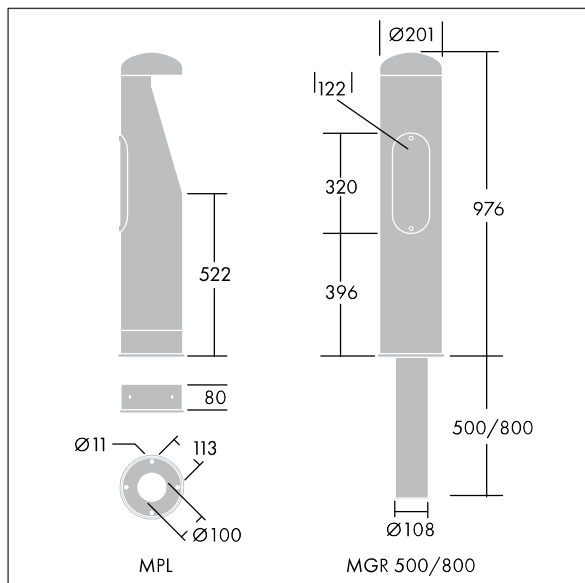

# THORN

96275589 URBA BOLLARD 4L105 730 CL1

## Urba Bollard

A decorative LED bollard. Electronic, fixed output control gear. Class I electrical, IP65, IK10. Body and bezel: low carbon steel, electro-plated zinc, finished black (RAL 9005). Diffuser: clear 5mm polycarbonate plate. Flange or root mounted using bases to be ordered separately. Complete with 3000K LED.

Dimensions: Ø200 x 970 mm  
Luminaire input power: 15 W  
Luminaire luminous flux: 1009 lm  
Luminaire efficacy: 67 lm/W  
Weight: 12.1 kg

TLG\_TE1\_M\_LD1.wmf

This product contains a light source of energy efficiency class D.