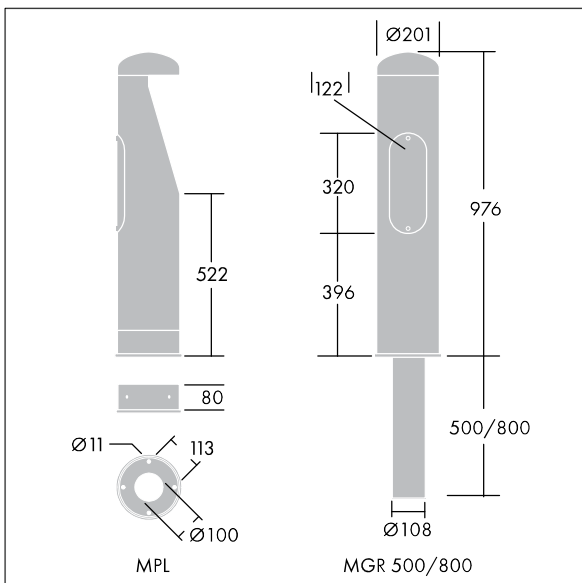

Urba Bollard

THORN

96275589 URBA BOLLARD 4L105 730 CL1

Urba Bollard

A decorative LED bollard. Electronic, fixed output control gear. Class I electrical, IP65, IK10. Body and bezel: low carbon steel, electro-plated zinc, finished black (RAL 9005). Diffuser: clear 5mm polycarbonate plate. Flange or root mounted using bases to be ordered separately. Complete with 3000K LED.

Dimensions: Ø200 x 970 mm
Luminaire input power: 15 W
Luminaire luminous flux: 1009 lm
Luminaire efficacy: 67 lm/W
Weight: 12.1 kg

TLG_TE1_F_PDB.jpg

TLG_TE1_M_LD1.wmf

This product contains a light source of energy efficiency class D.

All values marked with an * are rated values. Thorn uses tried and tested components from leading suppliers, however there may be isolated instances of technology-related failures of individual LEDs during the rated product lifetime. International standards set the tolerance in initial flux and connected load at ±10%. Unless stated otherwise, the values apply to an ambient temperature of 25°C.