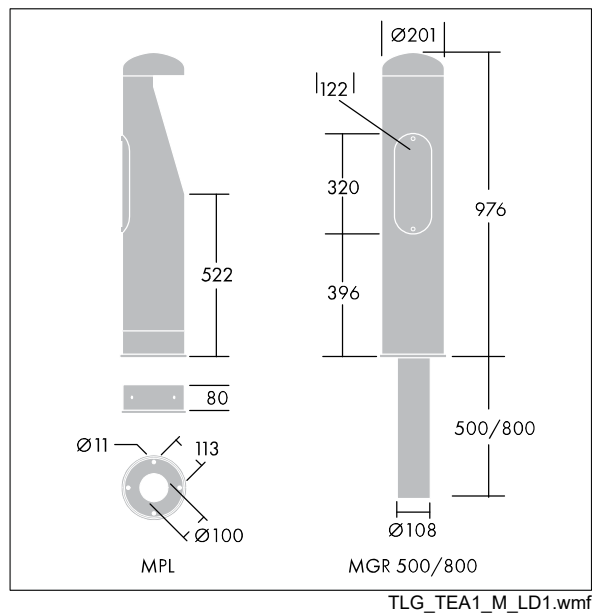

# Urba Bollard

96275593 URBA BOLLARD BASE MGR 500

THORN

## Urba Bollard

Short root mounting accessory for Urba Bollard.

All values marked with an \* are rated values. Unless stated otherwise, the values apply to an ambient temperature of 25°C.

Thorn Lighting is constantly developing and improving its products. The right is reserved to change specifications without prior notification or public announcement.  
© Thorn Lighting