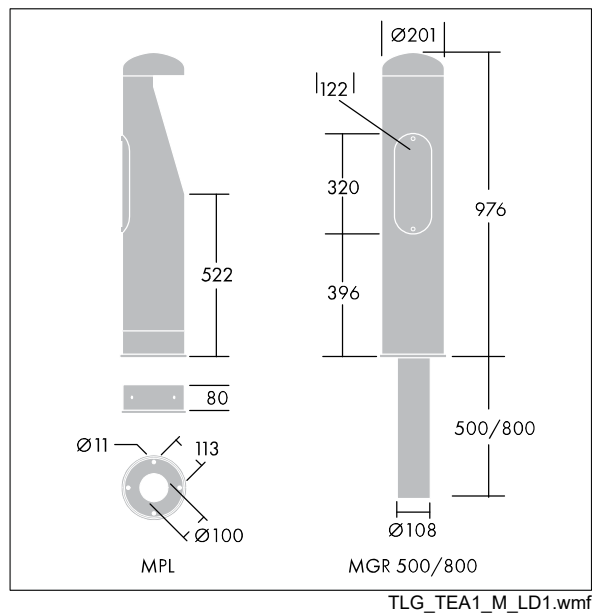

Urba Bollard

96275594 URBA BOLLARD BASE MGR 800

THORN

Urba Bollard

Long root mounting accessory for Urba Bollard.

All values marked with an * are rated values. Unless stated otherwise, the values apply to an ambient temperature of 25°C.