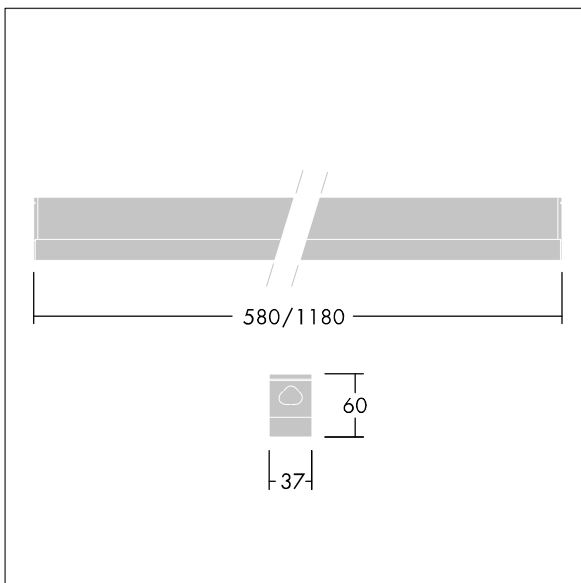

Equaline Mini

96630775 EQUAMINI L1180 LED3800-830 HFX

THORN

IP20 IK06      T_a35

Equaline Mini

A slim Surface mounted LED batten luminaire. Electronic, DALI dimmable control gear. Class I electrical. IP20, IK06. Body: extruded aluminium anodised finish. Diffuser: opal polycarbonate plastic. End-cap: Dual-colour injected polycarbonate plastic. Electrical connection via flap in rear of body. Continuous linking possible. Complete with 3000K LED

Dimensions: 1180 x 37 x 60 mm
Luminaire input power: 36.3 W
Luminaire luminous flux: 4164 lm
Luminaire efficacy: 115 lm/W
Weight: 1.15 kg

TLG_EQUM_F_LT.jpg

TLG_EQUM_M_LD1.wmf

This product contains a light source of energy efficiency class D.