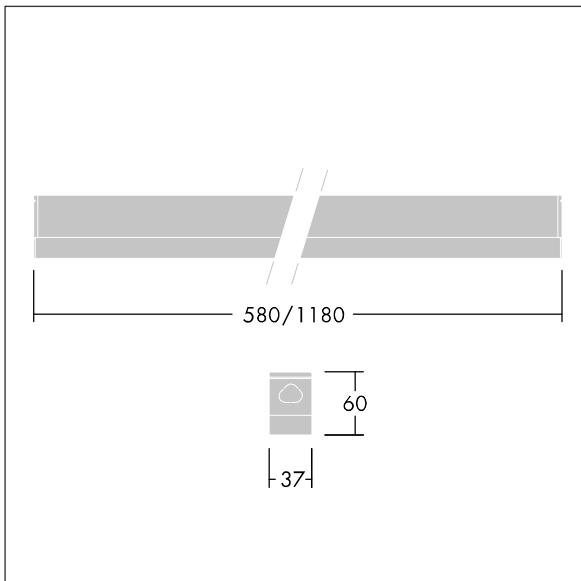

Equaline Mini

96630779 EQUAMINI L580 LED1900-830 HFX

THORN

IP20 IK06      T_a35

Equaline Mini

A slim Surface mounted LED batten luminaire. Electronic, DALI dimmable control gear. Class I electrical. IP20, IK06. Body: extruded aluminium anodised finish. Diffuser: opal polycarbonate plastic. End-cap: Dual-colour injected polycarbonate plastic. Electrical connection via flap in rear of body. Continuous linking possible. Complete with 3000K LED

Dimensions: 580 x 37 x 60 mm
Luminaire input power: 17.8 W
Luminaire luminous flux: 2058 lm
Luminaire efficacy: 116 lm/W
Weight: 0.75 kg

TLG_EQUM_F_ST.jpg

TLG_EQUM_M_LD1.wmf

This product contains a light source of energy efficiency class D.