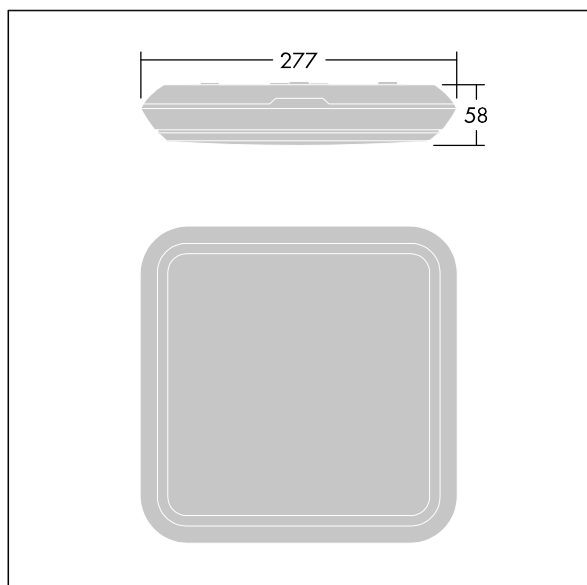

## 96631308 KAT SQ 2000-830 HF

	IP65		IK10					850°C	$T_a$ -15 +35
---	------	---	------	---	---	---	---	-------	------------------

### Katona

A very slim, square functional LED luminaire. Fixed output LED driver. Body: polycarbonate. Diffuser: opal polycarbonate. Class II electrical, IP65, IK10. Complete with 3000K LED. Suitable for direct mounting to wall or ceiling. Loop-in, loop-out is possible for cables up to 2.5mm<sup>2</sup>. BESA compatible.

Dimensions: 277 x 277 x 58 mm  
 Luminaire input power: 16.3 W  
 Luminaire luminous flux: 1850 lm  
 Luminaire efficacy: 113 lm/W  
 Weight: 0.99 kg

TLG\_KATO\_F\_SQ\_PDB.jpg

TLG\_KATO\_M\_SQ\_LDS.wmf

This product contains a light source of energy efficiency class D.