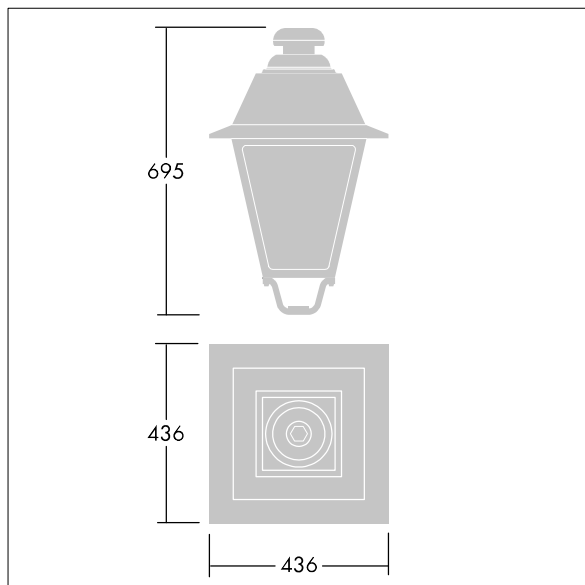

EP 445

96631751 EP445 24L70-827 CD-A BPS CL2 W5M MTP

IP66

IK08

EP 445

A 19th Century style lantern with 24 LEDs with switchable drive current and Street & Comfort optic. Post top mounting. Equipped with power reduction circuit, profile selected by rotary switch. Class II electrical, IP66, IK08. Body: die-cast aluminium, painted black (close to RAL9005) textured. Enclosure: 4mm thick extra clear glass. Pre-wired with 5m cable. Complete with 2700K LED

Dimensions: 436 x 436 x 695 mm

Luminaire input power: 53 W

Weight: 9.7 kg

Scx: 0.19 m²

TLG_EP44_F_MTP.jpg

TLG_EP44_M_MTP.wmf

This product contains a light source of energy efficiency class E.