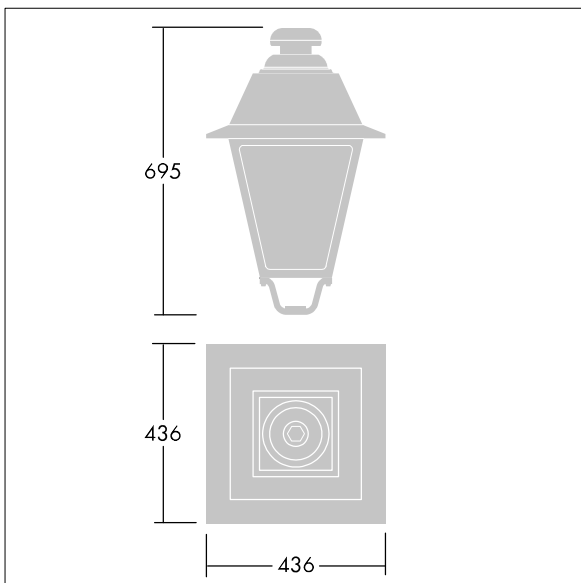

EP 445

96631759 EP445 36L70-730 ND-A BPS CL2 W5M MTP

IP66

IK08

EP 445

A 19th Century style lantern with 36 LEDs with switchable drive current and Narrow Road optic. Post top mounting. Equipped with power reduction circuit, profile selected by rotary switch. Class II electrical, IP66, IK08. Body: die-cast aluminium, painted black (close to RAL9005) textured. Enclosure: 4mm thick extra clear glass. Pre-wired with 5m cable. Complete with 3000K LED

Dimensions: 436 x 436 x 695 mm

Luminaire input power: 78 W

Weight: 9.7 kg

Scx: 0.19 m²

TLG_EP44_F_MTP.jpg

TLG_EP44_M_MTP.wmf

This product contains a light source of energy efficiency class D.