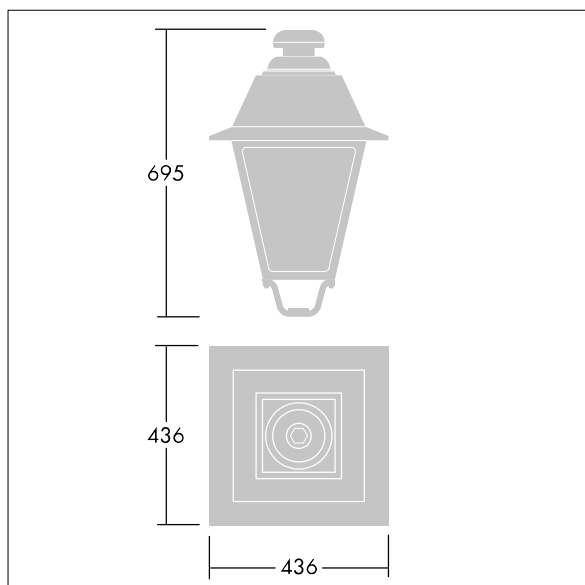

EP 445

96631761 EP445 36L70-827 CD-A BPS CL2 W5M MTP

IP66

IK08

EP 445

A 19th Century style lantern with 36 LEDs with switchable drive current and Street & Comfort optic. Post top mounting. Equipped with power reduction circuit, profile selected by rotary switch. Class II electrical, IP66, IK08. Body: die-cast aluminium, painted black (close to RAL9005) textured. Enclosure: 4mm thick extra clear glass. Pre-wired with 5m cable. Complete with 2700K LED

Dimensions: 436 x 436 x 695 mm

Luminaire input power: 78 W

Weight: 9.7 kg

Scx: 0.19 m²

TLG_EP44_F_MTP.jpg

TLG_EP44_M_MTP.wmf

This product contains a light source of energy efficiency class E.