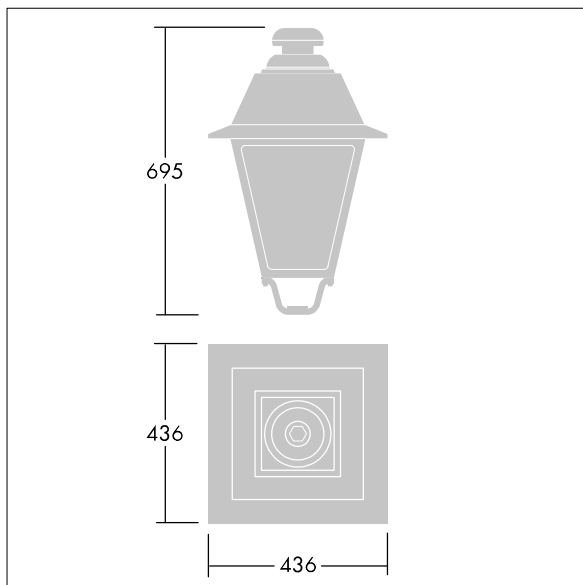

EP 445

96631762 EP445 36L70-730 CD-A BPS CL2 W5M MTP

IP66

IK08

EP 445

A 19th Century style lantern with 36 LEDs with switchable drive current and Street & Comfort optic. Post top mounting. Equipped with power reduction circuit, profile selected by rotary switch. Class II electrical, IP66, IK08. Body: die-cast aluminium, painted black (close to RAL9005) textured. Enclosure: 4mm thick extra clear glass. Pre-wired with 5m cable. Complete with 3000K LED

Dimensions: 436 x 436 x 695 mm

Luminaire input power: 78 W

Weight: 9.7 kg

Scx: 0.19 m²

TLG_EP44_F_MTP.jpg

TLG_EP44_M_MTP.wmf

This product contains a light source of energy efficiency class D.