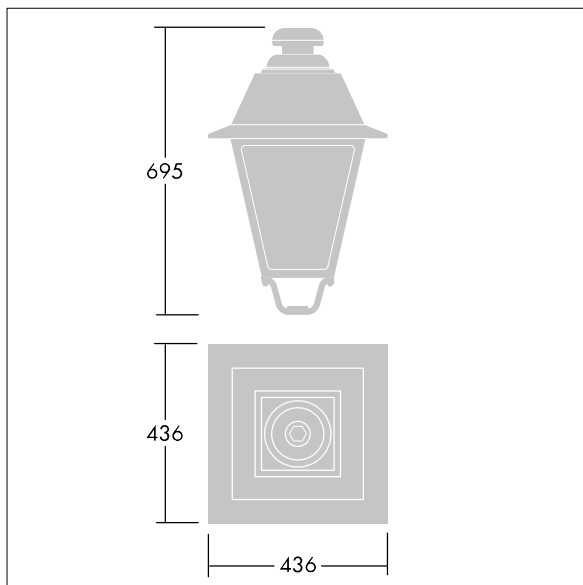

EP 445

96631762 EP445 36L70-730 CD-A BPS CL2 W5M MTP

IP66

IK08

EP 445

A 19th Century style lantern with 36 LEDs with switchable drive current and Street & Comfort optic. Post top mounting. Equipped with power reduction circuit, profile selected by rotary switch. Class II electrical, IP66, IK08. Body: die-cast aluminium, painted black (close to RAL9005) textured. Enclosure: 4mm thick extra clear glass. Pre-wired with 5m cable. Complete with 3000K LED

Dimensions: 436 x 436 x 695 mm

Luminaire input power: 78 W

Weight: 9.7 kg

Scx: 0.19 m²

TLG_EP44_F_MTP.jpg

TLG_EP44_M_MTP.wmf

This product contains a light source of energy efficiency class D.

EP 445