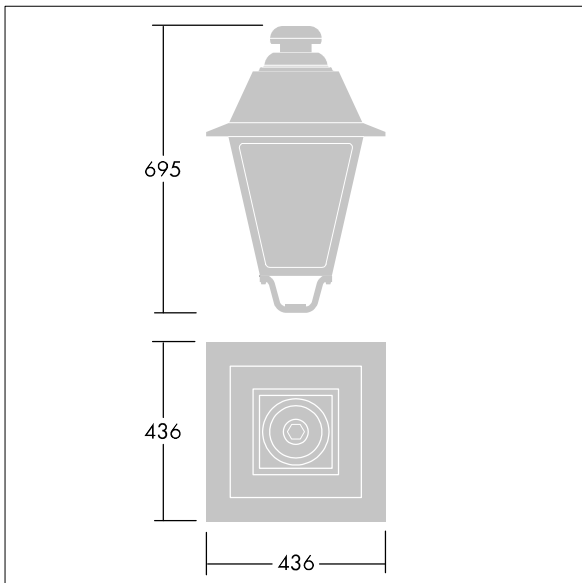

EP 445

96631763 EP445 36L70-740 CD-A BPS CL2 W5M MTP

IP66 IK08 

EP 445

A 19th Century style lantern with 36 LEDs with switchable drive current and Street & Comfort optic. Post top mounting. Equipped with power reduction circuit, profile selected by rotary switch. Class II electrical, IP66, IK08. Body: die-cast aluminium, painted black (close to RAL9005) textured. Enclosure: 4mm thick extra clear glass. Pre-wired with 5m cable. Complete with 4000K LED

Dimensions: 436 x 436 x 695 mm

Luminaire input power: 78 W

Weight: 9.7 kg

Scx: 0.19 m²

TLG_EP44_F_MTP.jpg

TLG_EP44_M_MTP.wmf

This product contains a light source of energy efficiency class D.

EP 445