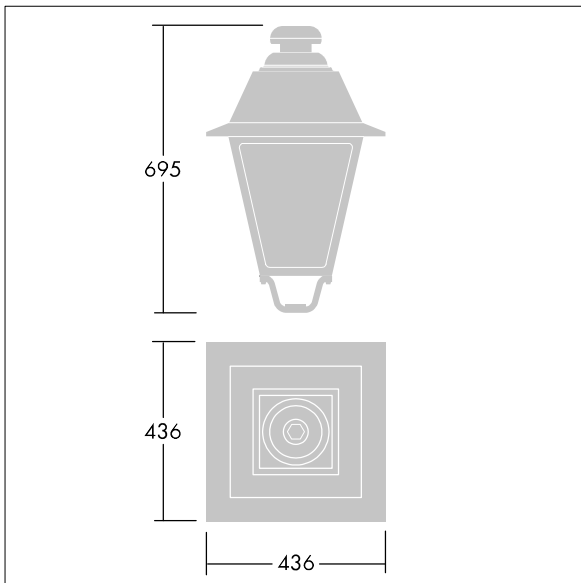

EP 445

96631764 EP445 36L70-827 ROTO BPS CL2 W5M MTP

IP66

IK08

EP 445

A 19th Century style lantern with 36 LEDs with switchable drive current and symmetrical optic. Post top mounting. Equipped with power reduction circuit, profile selected by rotary switch. Class II electrical, IP66, IK08. Body: die-cast aluminium, painted black (close to RAL9005) textured. Enclosure: 4mm thick extra clear glass. Pre-wired with 5m cable. Complete with 2700K LED

Dimensions: 436 x 436 x 695 mm

Luminaire input power: 78 W

Weight: 9.7 kg

Scx: 0.19 m²

TLG_EP44_F_MTP.jpg

TLG_EP44_M_MTP.wmf

This product contains a light source of energy efficiency class E.