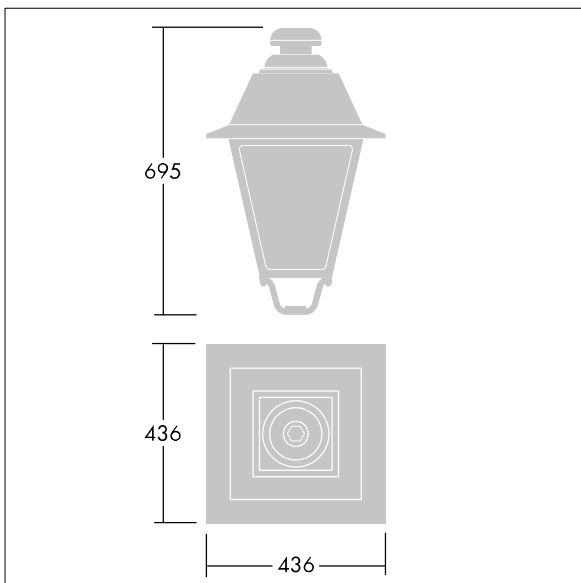

## EP 445

A 19th Century style lantern with 36 LEDs with switchable drive current and symmetrical optic. Post top mounting. Equipped with power reduction circuit, profile selected by rotary switch. Class II electrical, IP66, IK08. Body: die-cast aluminium, painted black (close to RAL9005) textured. Enclosure: 4mm thick extra clear glass. Pre-wired with 5m cable. Complete with 3000K LED

Dimensions: 436 x 436 x 695 mm

Luminaire input power: 78 W

Weight: 9.7 kg

Scx: 0.19 m<sup>2</sup>

TLG\_EP44\_F\_MTP.jpg

TLG\_EP44\_M\_MTP.wmf

This product contains a light source of energy efficiency class D.