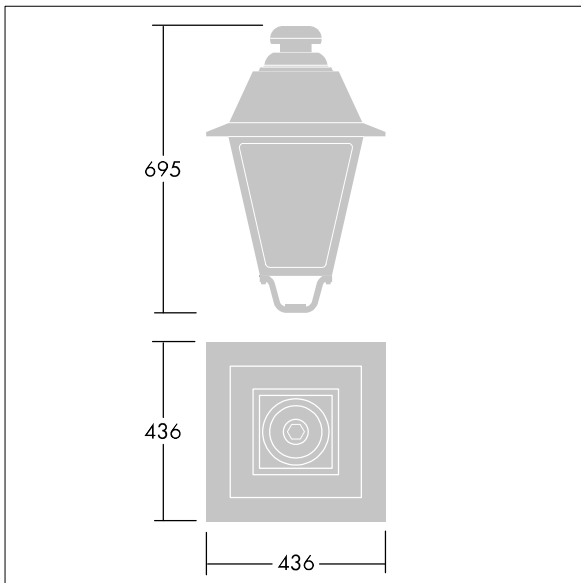

EP 445

96631765 EP445 36L70-730 ROTO BPS CL2 W5M MTP

IP66

IK08

EP 445

A 19th Century style lantern with 36 LEDs with switchable drive current and symmetrical optic. Post top mounting. Equipped with power reduction circuit, profile selected by rotary switch. Class II electrical, IP66, IK08. Body: die-cast aluminium, painted black (close to RAL9005) textured. Enclosure: 4mm thick extra clear glass. Pre-wired with 5m cable. Complete with 3000K LED

Dimensions: 436 x 436 x 695 mm

Luminaire input power: 78 W

Weight: 9.7 kg

Scx: 0.19 m²

TLG_EP44_F_MTP.jpg

TLG_EP44_M_MTP.wmf

This product contains a light source of energy efficiency class D.

EP 445