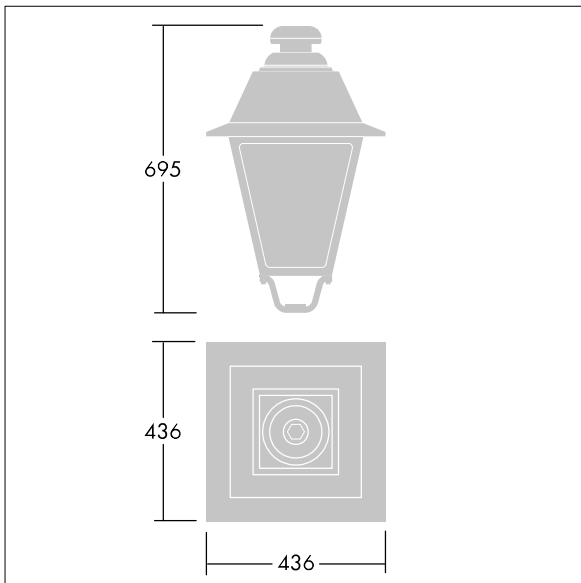

### EP 445

A 19th Century style lantern with 36 LEDs with switchable drive current and symmetrical optic. Post top mounting. Equipped with power reduction circuit, profile selected by rotary switch. Class II electrical, IP66, IK08. Body: die-cast aluminium, painted black (close to RAL9005) textured. Enclosure: 4mm thick extra clear glass. Pre-wired with 5m cable. Complete with 4000K LED

Dimensions: 436 x 436 x 695 mm

Luminaire input power: 78 W

Weight: 9.7 kg

Scx: 0.19 m<sup>2</sup>

TLG\_EP44\_F\_MTP.jpg

TLG\_EP44\_M\_MTP.wmf

This product contains a light source of energy efficiency class D.