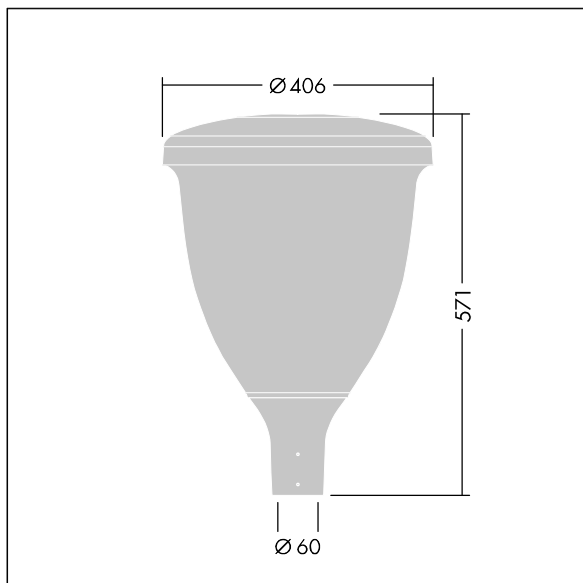

Volupto

THORN

96631902 VO 18L35-740 SF RS CL2 W5 T60 ANT

Volupto

A smart, post top LED lantern with a radially symmetric distribution. Programmable LED driver with 18 LEDs driven at 350mA. Class II electrical, IP66, IK10. Canopy and base: corrosion resistant die-cast powder coated aluminium, finished textured anthracite (close to RAL7043). Enclosure: UV stabilised polycarbonate. Complete with 4000K LED. Pre-wired with 5m cable. Post top mounting to Ø60mm column.

Dimensions: Ø60/406 x 571 mm
Luminaire input power: 19.5 W
Luminaire luminous flux: 2856 lm
Luminaire efficacy: 146 lm/W
Weight: 7.48 kg
Scx: 0.143 m²

TLG_VOLU_F_Side.jpg

TLG_VOLU_M_60.wmf

This product contains a light source of energy efficiency class D.