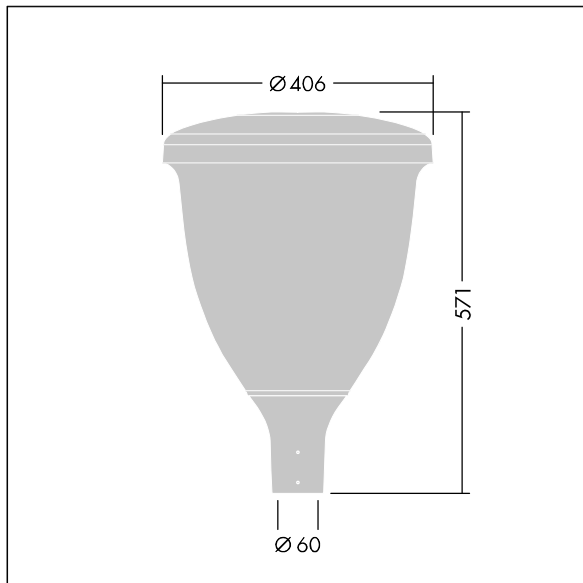

Volupto

THORN

96631908 VO 18L105-740 SF RS CL2 W5 T60 ANT

Volupto

A smart, post top LED lantern with a radially symmetric distribution. Programmable LED driver with 18 LEDs driven at 1,05A. Class II electrical, IP66, IK10. Canopy and base: corrosion resistant die-cast powder coated aluminium, finished textured anthracite (close to RAL7043). Enclosure: UV stabilised polycarbonate. Complete with 4000K LED. Pre-wired with 5m cable. Post top mounting to Ø60mm column.

Dimensions: Ø60/406 x 571 mm
Luminaire input power: 59.5 W
Luminaire luminous flux: 7458 lm
Luminaire efficacy: 125 lm/W
Weight: 7.48 kg
Scx: 0.143 m²

TLG_VOLU_F_Side.jpg

TLG_VOLU_M_60.wmf

This product contains a light source of energy efficiency class D.