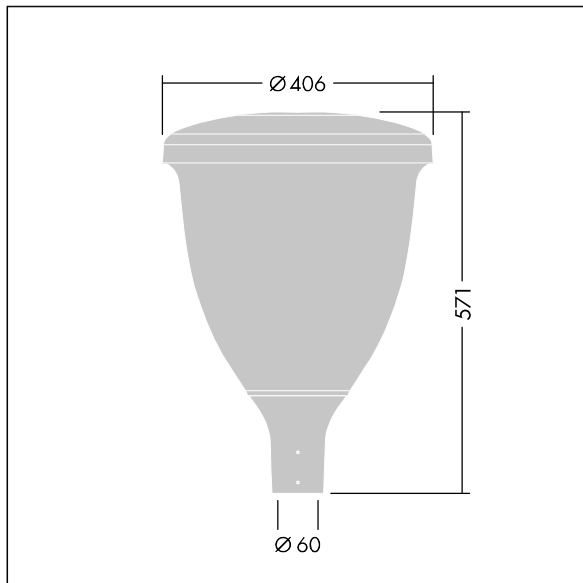

# THORN

96631909 VO 18L105-740 SF RS CL1 W5 T60 ANT

## Volupto

A smart, post top LED lantern with a radially symmetric distribution. Programmable LED driver with 18 LEDs driven at 1,05A. Class I electrical, IP66, IK10. Canopy and base: corrosion resistant die-cast powder coated aluminium, finished textured anthracite (close to RAL7043). Enclosure: UV stabilised polycarbonate. Complete with 4000K LED. Pre-wired with 5m cable. Post top mounting to Ø60mm column.

Dimensions: Ø60/406 x 571 mm  
Luminaire input power: 59.5 W  
Luminaire luminous flux: 7458 lm  
Luminaire efficacy: 125 lm/W  
Weight: 7.59 kg  
Scx: 0.143 m<sup>2</sup>

TLG\_VOLU\_F\_Side.jpg

TLG\_VOLU\_M\_60.wmf