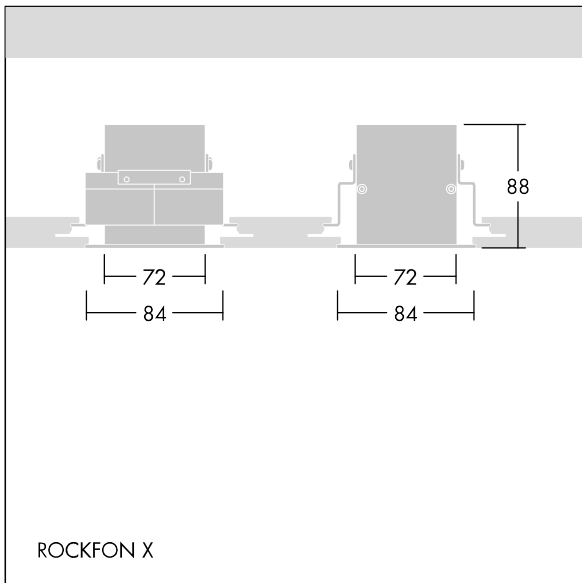

TLG_EQUAL_M_rockfon_niv.wmf