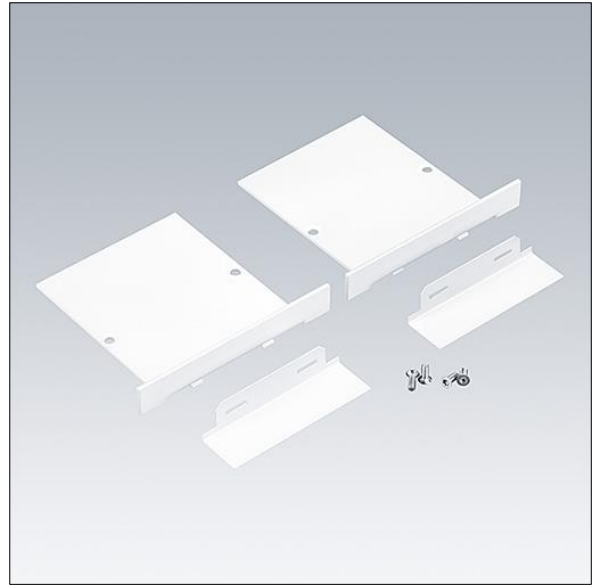

Equaline

96632066 EQL F EC SET WH L20

THORN

Equaline

End cap including 20mm masking plate for EQL configurations with framed (F) channel above 4 metres in white (2 pieces).

TLG_EQUAL_F_FEC20WH.jpg