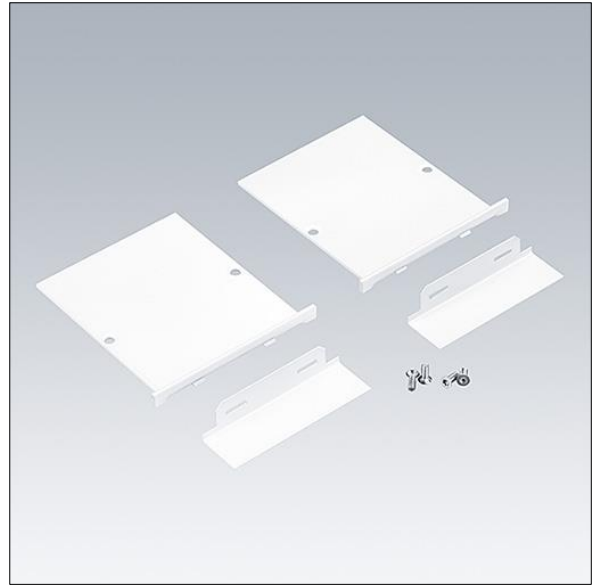

Equaline

96632069 EQL FS EC SET WH L20

THORN

Equaline

End cap including 20mm masking plate for EQL configurations with slim frame (FS) channel above 4 metres in white (2 pieces).

TLG_EQUAL_F_FSEC20WH.jpg