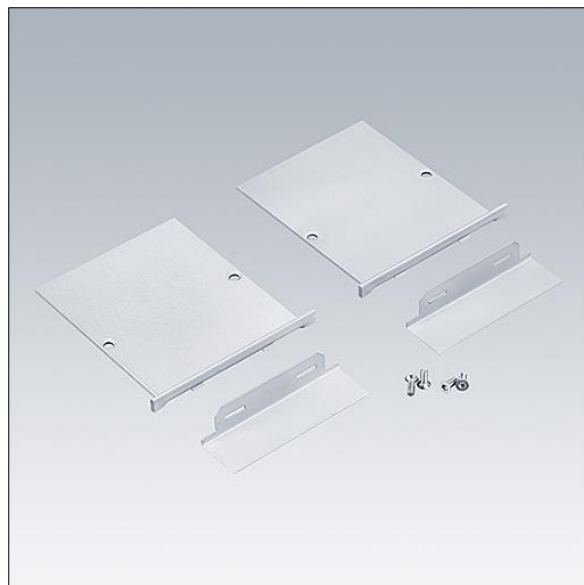

Equaline

96632070 EQL FS EC SET SRE L20

THORN

Equaline

End cap including 20mm masking plate for EQL configurations with slim frame (FS) channel above 4 metres in (2 pieces).

TLG_EQUAL_F_FSEC20SR.jpg