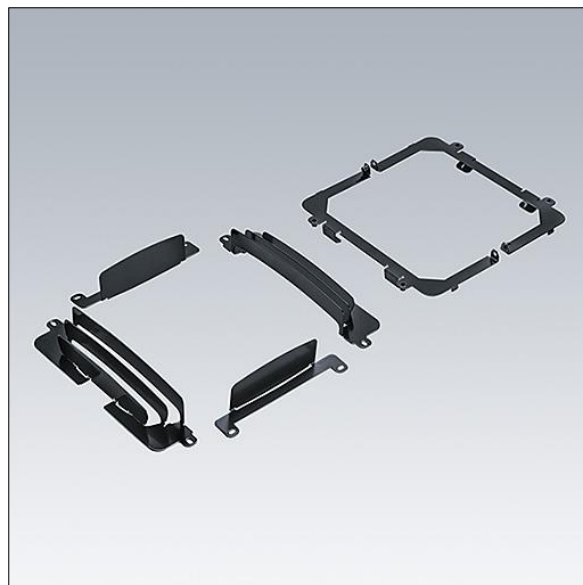

## Isaro Pro

### 96630969 ISARO PRO M LOUVRE FRONT&BACK&LEFT&RIGHT

THORN

#### Isaro Pro

Louvre kit with more than 15 configurations. The light can be cut-off from the front, back, left or right but there is also the possibility to do all at the same time thanks to a smart design. Can be installed before or after installation on site.