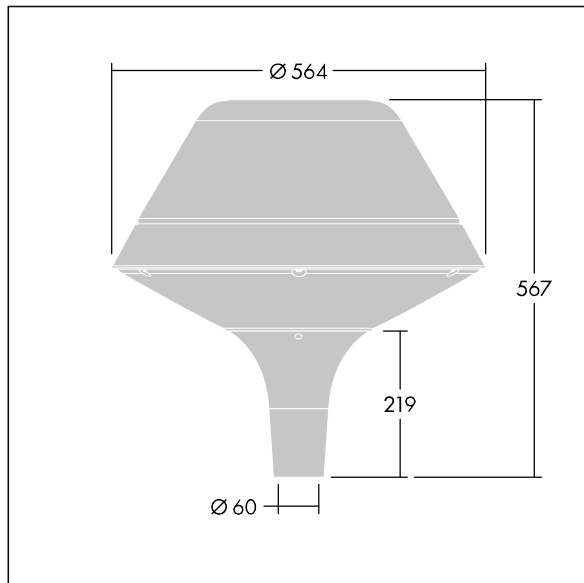

Plurio

96668684 PLI O 24L70-722-40 R/S T60 CL1 ANT

ISO 9223 C5	IP66	IK08					T _a 25
----------------	------	------	--	--	--	--	-------------------

Plurio

Plurio Indirect: A decorative post-top LED lantern with radially symmetric distribution. LED driver with 24 LEDs driven at 700mA. Class I electrical, IP66, IK08. Base: cast aluminium, powder coated anthracite (close to RAL7043). Canopy: original shape, aluminium, textured anthracite (close to RAL7043). Diffuser: UV stabilised, clear polycarbonate with anti-glare prisms. Indirect, reflector based optic. Complete with 2200-4000K NightTune LEDs. Post top mounting to Ø60mm column.

Upward lighting emissions below 1%.

Dimensions: Ø564 x 567 mm
 Luminaire input power: 51 W
 Luminaire luminous flux: 5386 lm
 Luminaire efficacy: 106 lm/W
 Weight: 9.5 kg
 Scx: 0.199 m²

TLG_PLRL_F_IOC_ANT.jpg